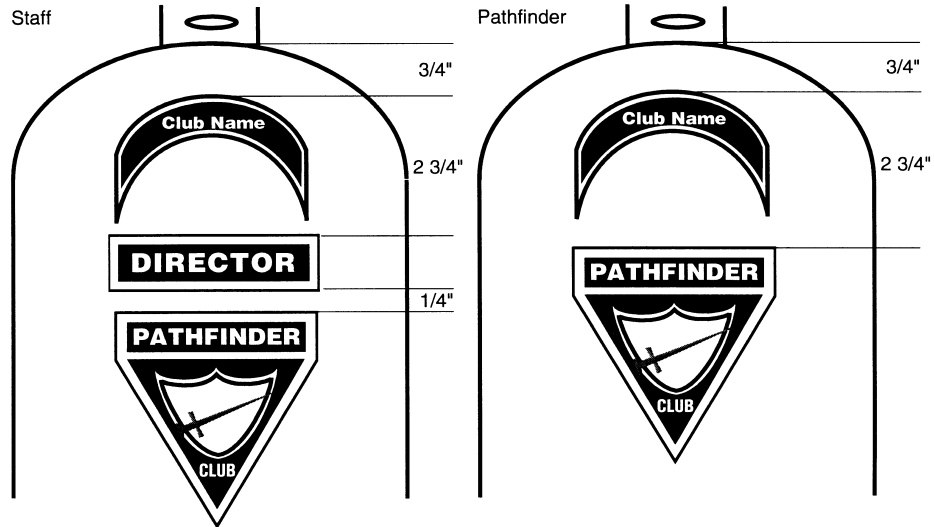

Right Sleeve

Left Sleeve

Patch spacing may need to be adjusted depending on the size of the Conference patch and the chevrons and/or Master Guide Star.