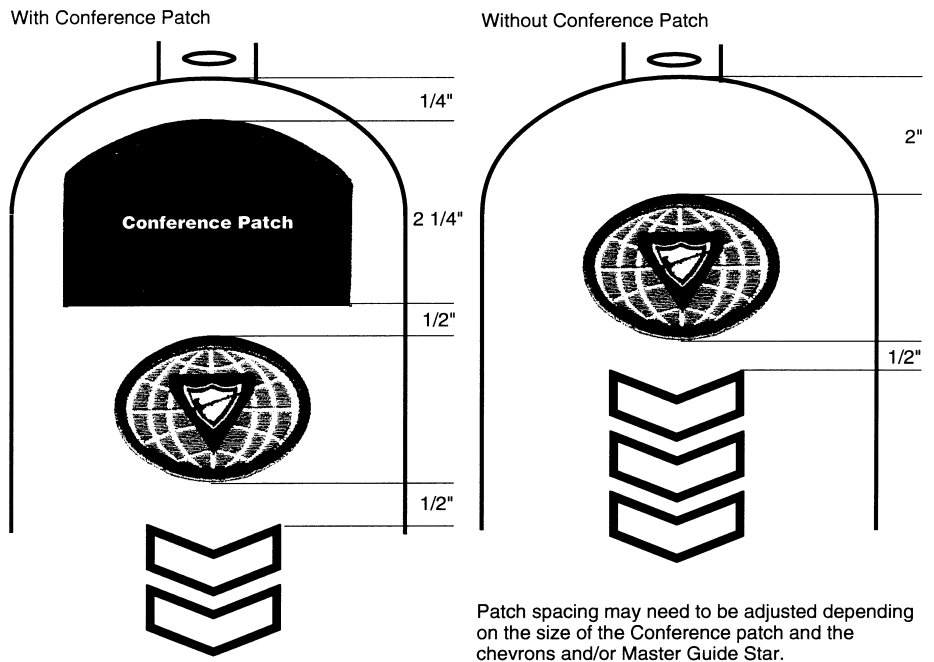

Right Sleeve

Left Sleeve

Patch spacing may need to be adjusted depending on the size of the Conference patch and the chevrons and/or Master Guide Star.